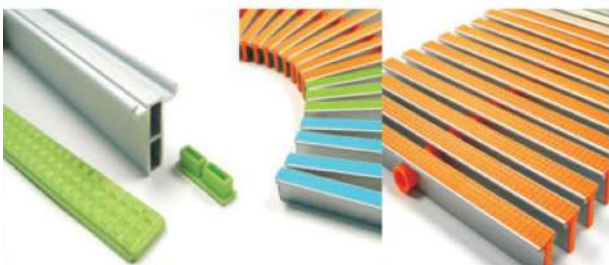

REJILLAS GRATINGS

Rejilla rebosadero Resistence UV (ABS). Colores Blanco / Amarillo / Verde / Azul / Rojo

Overflow grating UV Resistance (ABS). Colors White / Yellow / Green / Blue / Red.

- CODE: AMR150
- CODE: AMR178
- CODE: AMR200
- CODE: AMR235
- CODE: AMR240
- CODE: AMR300
- CODE: AMR310

Rejilla rebosadero Resistence UV (ABS). 40 piezas/m. Reforzado con Aluminio. Colores Blanco / Azul / Gris / Verde / Verde oscuro / Naranja

Overflow grating UV Resistance (ABS). 40 piezas/m. Supported with aluminium. Colors White / Blue / Grey / Green / Dark green / Orange

- CODE: AMRP180
- CODE: AMRP200
- CODE: AMRP250
- CODE: AMRP235
- CODE: AMRP300

Rejilla rebosadero Resistence UV (ABS). Reforzado con Aluminio. Colores Blanco / Amarillo / Azul / Verde / Rojo

Overflow grating UV Resistance (ABS). Supported with aluminium. Colors White / Yellow / Blue / Green / Red