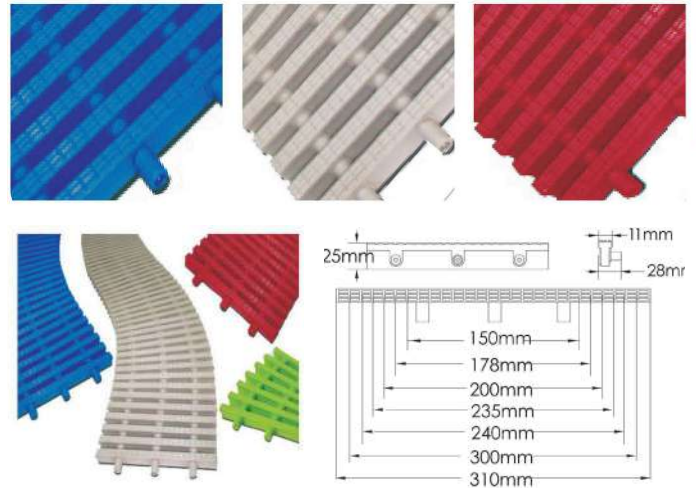

REJILLAS GRATINGS

Rejilla rebosadero Resistence UV (ABS). Colores Blanco / Amarillo / Verde / Azul / Rojo

Overflow grating UV Resistance (ABS). Colors White / Yellow / Green / Blue / Red.

- CODE: AMR150
- CODE: AMR178
- CODE: AMR200
- CODE: AMR235
- CODE: AMR240
- CODE: AMR300
- CODE: AMR310

Rejilla rebosadero Resistence UV (ABS). 40 piezas/m. Reforzado con Aluminio. Colores Blanco / Azul / Gris / Verde / Verde oscuro / Naranja

Overflow grating UV Resistance (ABS). 40 piezas/m. Supported with aluminium. Colors White / Blue / Grey / Green / Dark green / Orange

- CODE: AMRP180
- CODE: AMRP200
- CODE: AMRP250
- CODE: AMRP235
- CODE: AMRP300

Rejilla rebosadero Resistence UV (ABS). Reforzado con Aluminio. Colores Blanco / Amarillo / Azul / Verde / Rojo

Overflow grating UV Resistance (ABS). Supported with aluminium. Colors White / Yellow / Blue / Green / Red