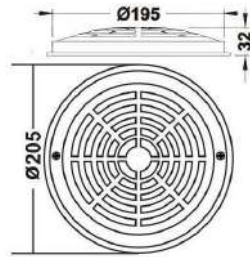

SUMIDERO DRAIN

AMSRT195

Tapa redonda sumidero (ABS)

Round main drain cover (ABS)

CODE	Description	Ø	Units
AMSRT195	Tapa redonda sumidero <i>Round main drain cover</i>	195 mm	50

AMSCT234V

Tapa cuadrada sumidero Anti Vórtex (ABS)

Square main drain cover Anti Vortex (ABS)

CODE	Description	Dimensions	Units
AMSCT234V	Tapa cuadrada sumidero <i>Square main drain cover</i>	234x254 mm	50

AMSCT234 & AMSCT315

Tapa cuadrada sumidero (ABS)

Square main drain cover (ABS)

CODE	Description	Dimensions	Units
AMSCT234	Tapa cuadrada sumidero <i>Square main drain cover</i>	234x254 mm	50
AMSCT315	Tapa cuadrada sumidero <i>Square main drain cover</i>	315x335 mm	50