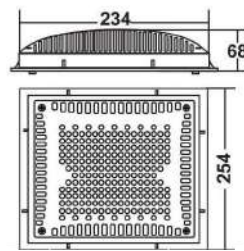

SUMIDERO DRAIN

AMSRT195

Tapa redonda sumidero (ABS)

Round main drain cover (ABS)

CODE	Description	Ø	Units
AMSRT195	Tapa redonda sumidero <i>Round main drain cover</i>	195 mm	50

AMSCT234V

Tapa cuadrada sumidero Anti Vórtex (ABS)

Square main drain cover Anti Vortex (ABS)

CODE	Description	Dimensions	Units
AMSCT234V	Tapa cuadrada sumidero <i>Square main drain cover</i>	234x254 mm	50

AMSCT234 & AMSCT315

Tapa cuadrada sumidero (ABS)

Square main drain cover (ABS)

CODE	Description	Dimensions	Units
AMSCT234	Tapa cuadrada sumidero <i>Square main drain cover</i>	234x254 mm	50
AMSCT315	Tapa cuadrada sumidero <i>Square main drain cover</i>	315x335 mm	50