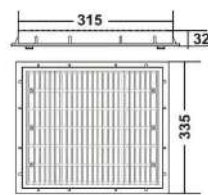

SUMIDERO DRAIN

AMSRT195

Tapa redonda sumidero (ABS)

Round main drain cover (ABS)

CODE	Description	Ø	Units
AMSRT195	Tapa redonda sumidero <i>Round main drain cover</i>	195 mm	50

AMSCT234V

Tapa cuadrada sumidero Anti Vórtex (ABS)

Square main drain cover Anti Vortex (ABS)

CODE	Description	Dimensions	Units
AMSCT234V	Tapa cuadrada sumidero <i>Square main drain cover</i>	234x254 mm	50

AMSCT234 & AMSCT315

Tapa cuadrada sumidero (ABS)

Square main drain cover (ABS)

CODE	Description	Dimensions	Units
AMSCT234	Tapa cuadrada sumidero <i>Square main drain cover</i>	234x254 mm	50
AMSCT315	Tapa cuadrada sumidero <i>Square main drain cover</i>	315x335 mm	50