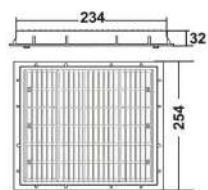

SUMIDERO DRAIN

AMSRT195

Tapa redonda sumidero (ABS)

Round main drain cover (ABS)

CODE	Description	Ø	Units
AMSRT195	Tapa redonda sumidero <i>Round main drain cover</i>	195 mm	50

AMSCT234V

Tapa cuadrada sumidero Anti Vórtex (ABS)

Square main drain cover Anti Vortex (ABS)

CODE	Description	Dimensions	Units
AMSCT234V	Tapa cuadrada sumidero <i>Square main drain cover</i>	234x254 mm	50

AMSCT234 & AMSCT315

Tapa cuadrada sumidero (ABS)

Square main drain cover (ABS)

CODE	Description	Dimensions	Units
AMSCT234	Tapa cuadrada sumidero <i>Square main drain cover</i>	234x254 mm	50
AMSCT315	Tapa cuadrada sumidero <i>Square main drain cover</i>	315x335 mm	50