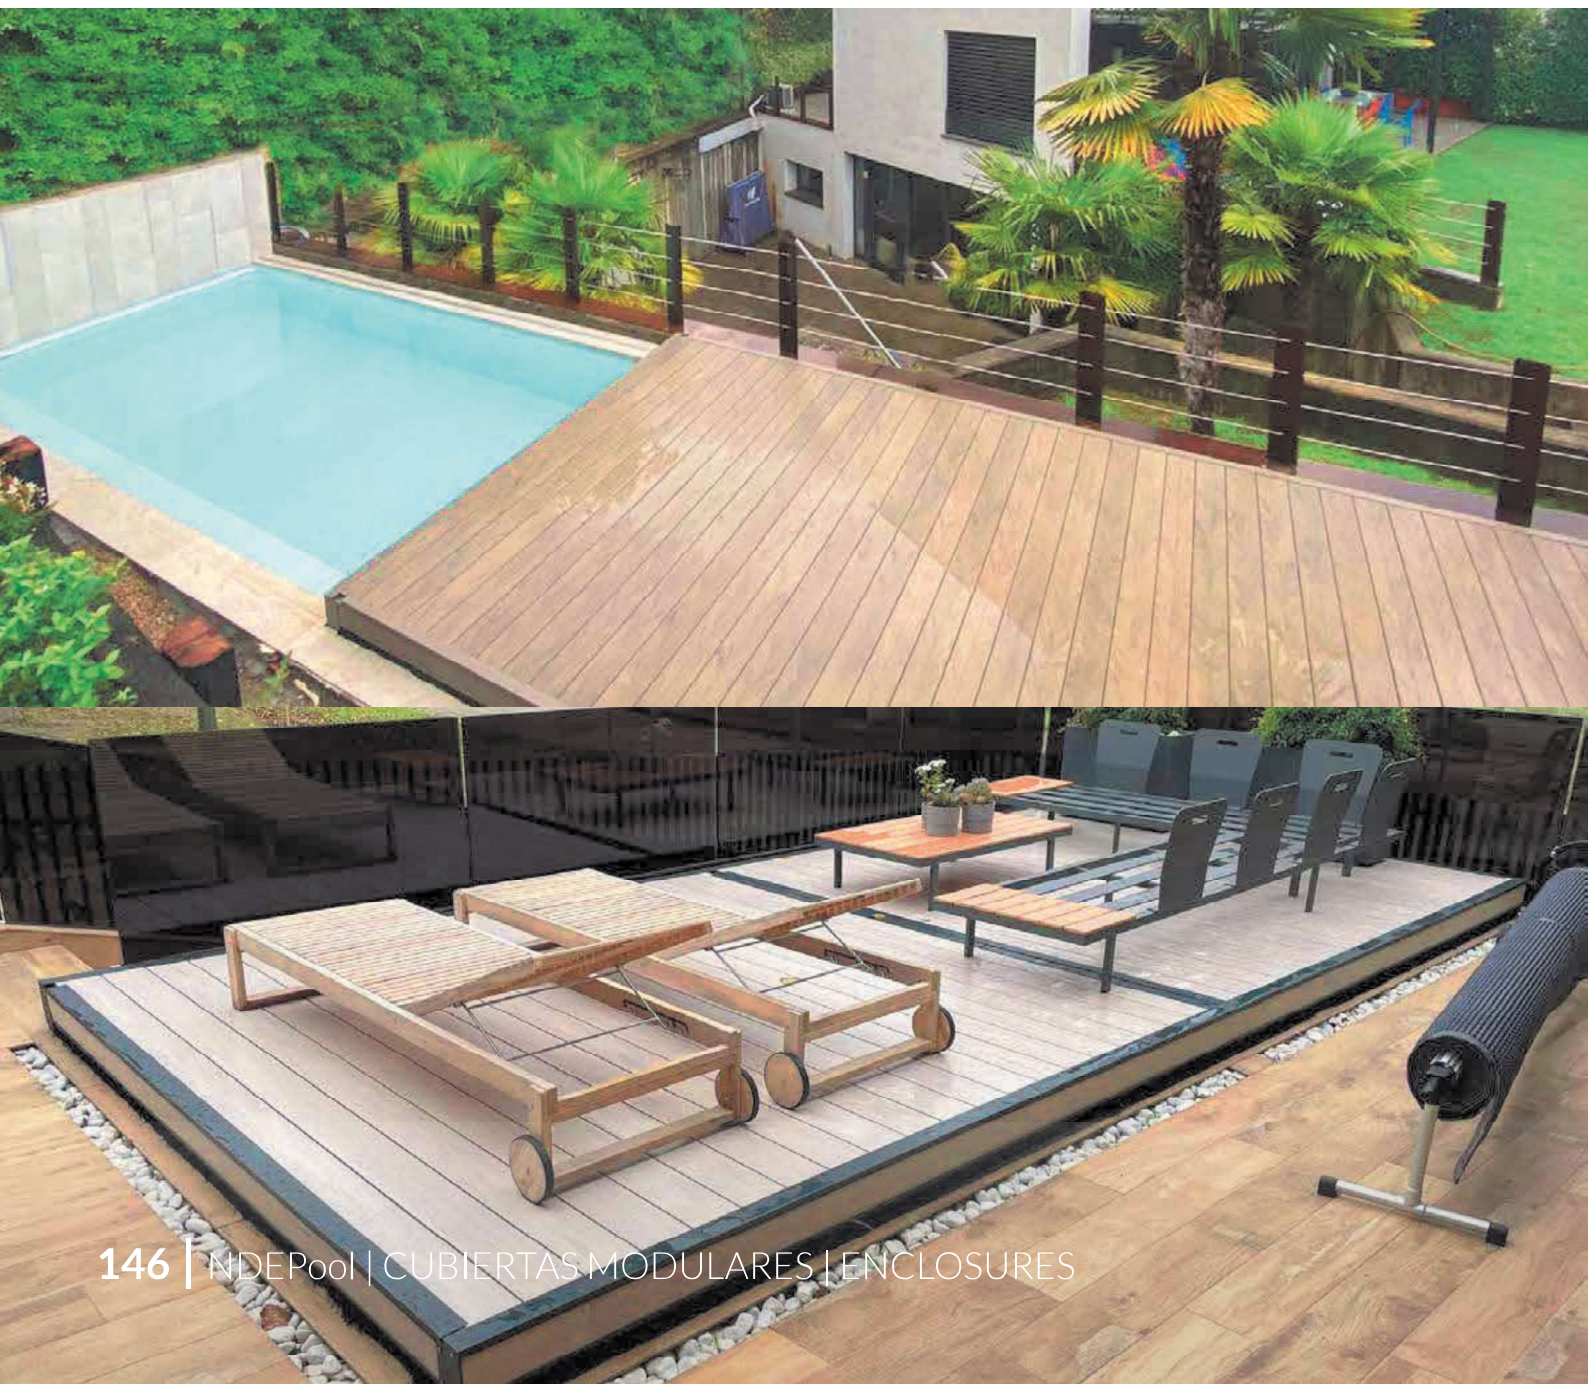

Discreet and elegant in appearance, this structure is made up of various cellular polycarbonate modules.

It is complemented by a solid cast aluminium structure, even offering the option of a hydraulic arm system. This innovative system makes it possible to open and close the various modules with the same ease with which you open the boot of your car, providing a comfortable and efficient user experience.

CUBIERTAS MODULARES Plana

ENCLOSURES Flat

NDE-SM-FL

Con el objetivo de proporcionar un soporte robusto que pueda resistir hasta 150 kg/m², esta tarima móvil asegura una total seguridad al caminar sobre ella. Su ingenioso sistema se adapta con facilidad a cualquier piscina, convirtiéndola en un versátil espacio multiusos que amplía significativamente su área de disfrute.

With the aim of providing a robust support that can withstand up to 150 kg/m², this mobile platform ensures total safety when walking on it. Its ingenious system adapts easily to any pool, making it a versatile multi-purpose space that significantly expands your enjoyment area.

Ultra-low profile telescopic cover, equipped with a modular sliding system that allows the pool to be opened quickly, either manually or motorized, in a matter of seconds. Its height at the highest point is 30 cm in the lowest module, increasing by only 7 cm for each additional module. This design consists of independent modules with mobility on wheels, allowing it to be moved both with and without rails.